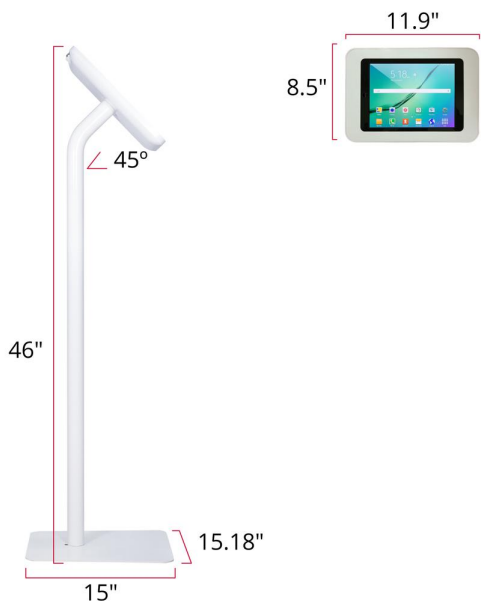

Elevate II Floor Stand Kiosk for Galaxy Tab S3 | S2 9.7 (White)

Floor Stand Kiosk

SKU: KAS201W
MSRP: \$279.99

Elevate II Floor Stand Kiosk is a sleek, full-featured solution for turning a tablet into an interactive display. The Floor Stand Kiosk can be displayed anywhere there is floor space, making it perfect for retail showrooms, hotel lobbies, tradeshow displays, and many other public spaces. It is equipped with a lock and key so you can keep your tablet in the enclosure without fear of it being removed. Each kiosk also comes with a slot compatible with Kensington Locks, so you can tether the entire kiosk to an immovable object for maximum security.

- Compatible with the Samsung Galaxy Tab S3 | S2 9.7
- Completely secured and enclosed
- Access front camera
- Easy installation
- Premium built and finish
- Slim and sleek design
- Highly customizable
- Support Kensington lock port

Sleek & Stylish Design

TECHNICAL SPECIFICATIONS

The information on this data sheet is subject to change at any time at the discretion of The Joy Factory

46" in Height
 45 degree view angle
 15" x 15.18" base
 Supports VESA 75mm and 100mm

Elevate II Floor Stand Kiosk for
 Galaxy Tab S3 | S2 9.7 (White)

SKU: KAS201W
 Product type: Kiosks
 MSRP: \$279.99

PRODUCT SPECIFICATIONS	
Compatible with:	Galaxy Tab S2 9.7, Galaxy Tab S3 9.7
Product width:	15"
Product height:	46"
Product thickness:	15.18"
Product weight:	17.85 lbs
Package width:	18"
Package height:	46"
Package depth:	4"
Package weight:	21.5 lbs
UPC:	817713015692
Warranty:	
Certifications:	
Rating:	
Package content:	Kiosk